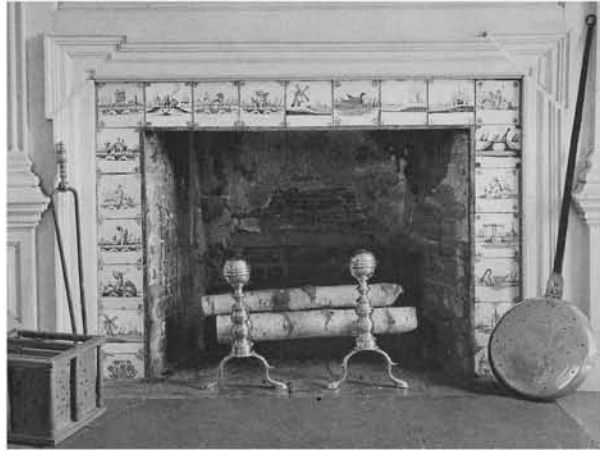

DEATHTRAP | Fulton Theatre '10
Walls & Beams Research 2 | 1.18.10 | R. Eric Stone, Scenic Designer

DEATHTRAP | Fulton Theatre '10
Walls & Beams Research 1 | 1.18.10 | R. Eric Stone, Scenic Designer

DEATHTRAP | Fulton Theatre '10
Exterior Door & Trellis Research | 1.18.10 | R. Eric Stone, Scenic Designer

DEATHTRAP | Fulton Theatre '10
Fireplace & Wall Research | 1.18.10 | R. Eric Stone, Scenic Designer

DEATHTRAP | Fulton Theatre '10
Acts 1 & 2 Desk Research | 1.18.10 | R. Eric Stone, Scenic Designer

DEATHTRAP | Fulton Theatre '10
Room Three Research | 1.18.10 | R. Eric Stone, Scenic Designer