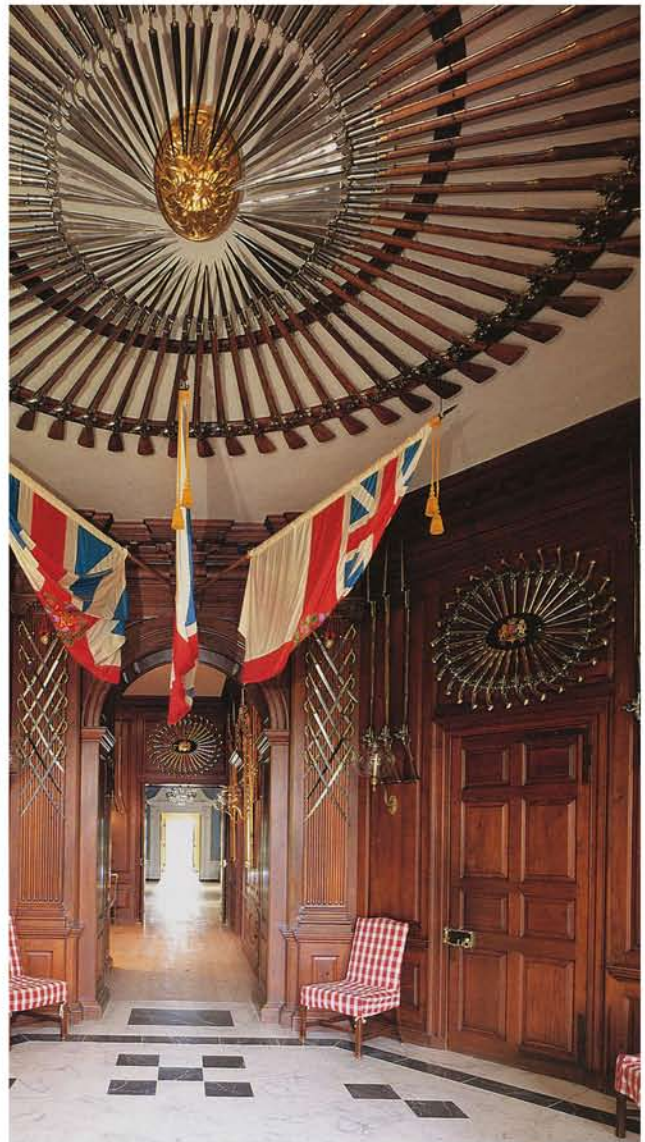

DEATHTRAP | Fulton Theatre '10
Walls & Beams Research 2 | 1.18.10 | R. Eric Stone, Scenic Designer

DEATHTRAP | Fulton Theatre '10
Walls & Beams Research 1 | 1.18.10 | R. Eric Stone, Scenic Designer

DEATHTRAP | Fulton Theatre '10
Exterior Door & Trellis Research | 1.18.10 | R. Eric Stone, Scenic Designer

DEATHTRAP | Fulton Theatre '10
Fireplace & Wall Research | 1.18.10 | R. Eric Stone, Scenic Designer

DEATHTRAP | Fulton Theatre '10
Acts 1 & 2 Desk Research | 1.18.10 | R. Eric Stone, Scenic Designer

DEATHTRAP | Fulton Theatre '10
Room Three Research | 1.18.10 | R. Eric Stone, Scenic Designer

DEATHTRAP | Fulton Theatre '10
Room Two Research | 1.18.10 | R. Eric Stone, Scenic Designer

DEATHTRAP | Fulton Theatre '10
Room One Research | 1.18.10 | R. Eric Stone, Scenic Designer

DEATHTRAP | Fulton Theatre '10
Weapons Research | 1.18.10 | R. Eric Stone, Scenic Designer